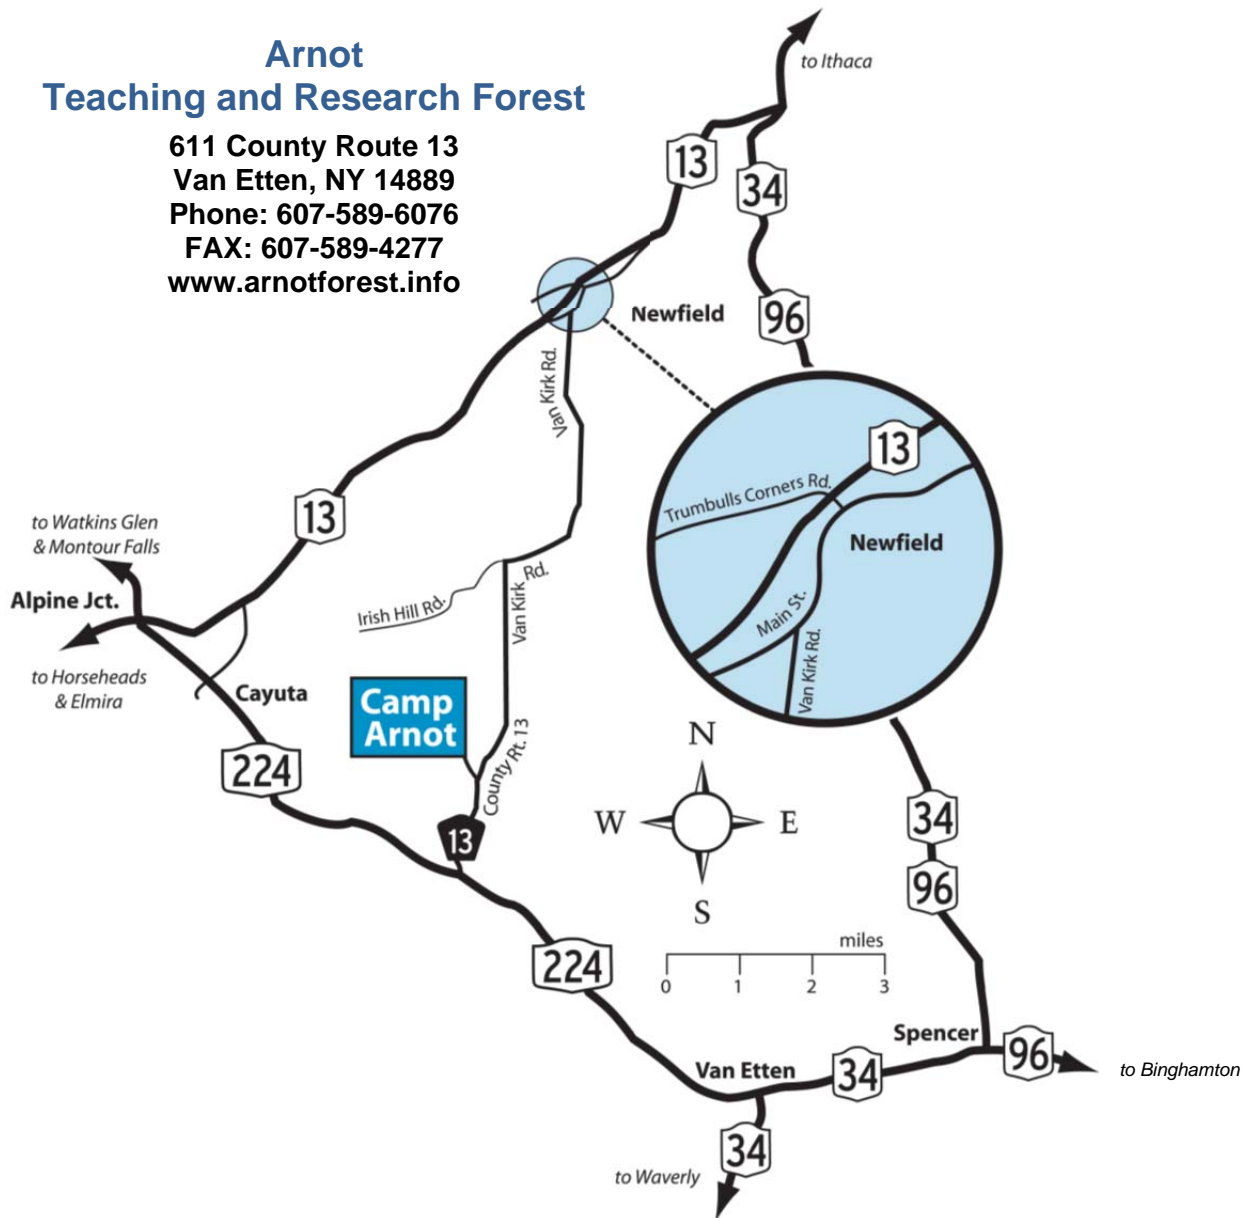

Arnot Teaching and Research Forest

611 County Route 13
Van Etten, NY 14889
Phone: 607-589-6076
FAX: 607-589-4277
www.arnotforest.info

Elmira/Corning and areas Southwest:

- Take NY Route 17/Interstate 86, Exit 54
- NY Route 13 North (toward Ithaca) 11 miles
- Right (east) on NY Route 224, 5.9 miles
- Left (north) on Schuyler County Route 13, 1.4 miles
- Camp Arnot driveway on your left. Follow the steep driveway to the lodge.

Binghamton and areas Southeast:

- Take NY Route 17/Interstate 86 West to Waverly Exit 61 (Route 34 North) to Van Etten, 14 miles
- Left (west) on NY Route 224, 5.3 miles
- Right (north) on Schuyler County Route 13, 1.4 miles
- Camp Arnot driveway on your left. Follow the steep driveway to the lodge.

Ithaca and areas North:

- Take NY Route 13 South toward Elmira, approximately 4 miles from Town of Ithaca
- Left onto Trumbull Corners Road at the second Newfield exit
- Right on Main Street 0.5 miles
- Left on Van Kirk Road 4 miles
- Slight left on Van Kirk Road (Don't continue forward onto Irish Hill Road.) 1.6 miles (road name changes to Schuyler County Route 13) 1.5 miles
- Camp Arnot driveway on your right. (If you reach Banfield Road, you've gone too far.) Follow the steep driveway to the lodge.

For GPS or Web maps use the following address:
611 County Route 13 Van Etten, NY 14889-9506.